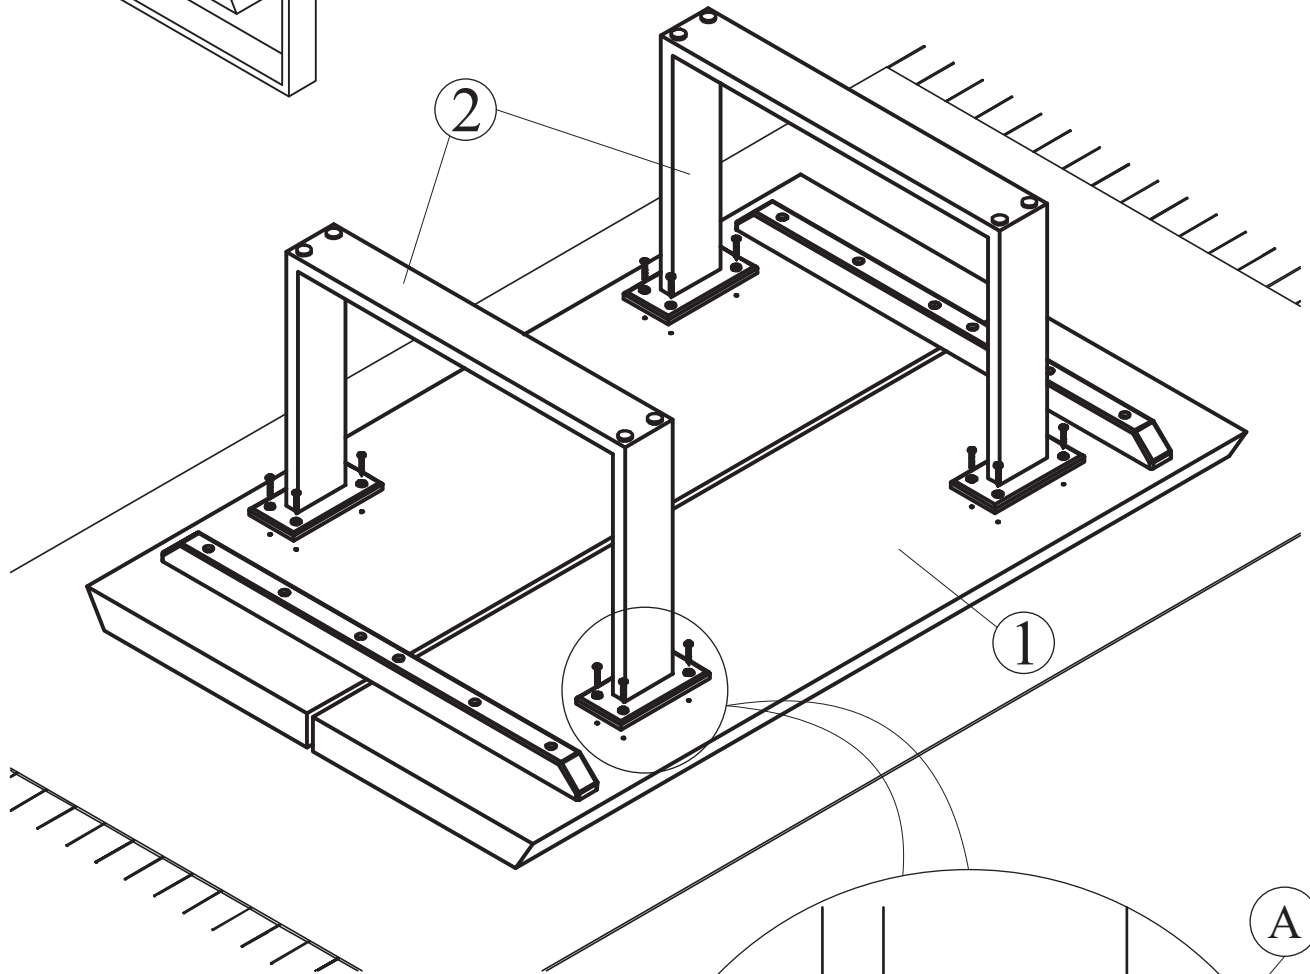

58770 C1A - SANDRO-

20min

Teil	Dimension	Stck	Colli
1	1200x750x50mm	1	1
2	570x370x80mm	1	2

A 5.0x30 mm

B

x 16

x 16