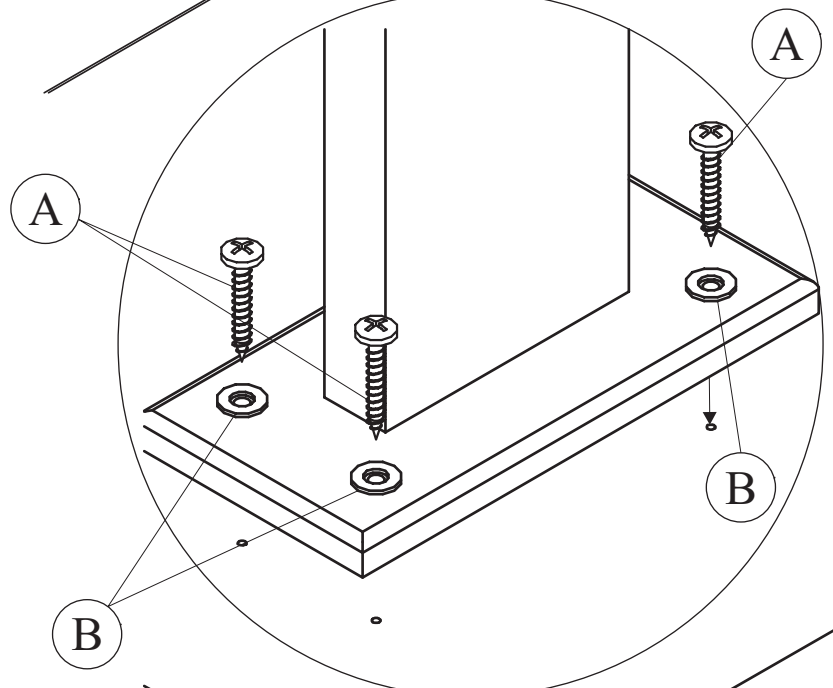

58770 C1A - SANDRO-

20min

Teil	Dimension	Stck	Colli
1	1200x750x50mm	1	1
2	570x370x80mm	1	2

A 5.0x30 mm

B

x 16

x 16