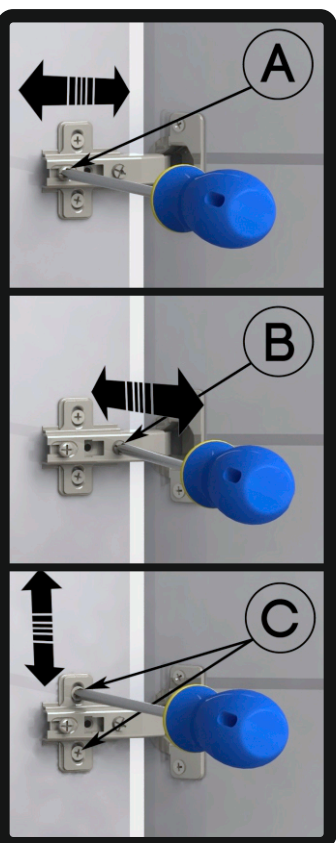

x4

Colli nr 1

13

18

3

x2

4

x4

ATTENTION!!!

Do not clean doors for 7 days after removing protection foil.
Foiled parts needs 7 days without protection foil to become tough.