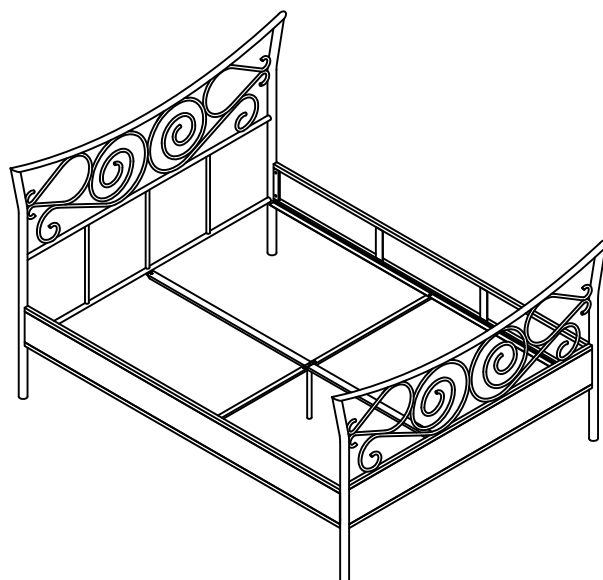

REALITY

modern furniture

6531

-Bitte prüfen Sie in regelmäßigen Abständen den festen Sitz der Schrauben!
 -Please often inspect screws if slack because it is K/D construction!

H		M6x40mm	1
I		M6x22mm	2
J		M6x12mm	4
K		M8x16mm	8
L		M6	2
M		M8	8
N		M8*17mm	8
O		M6x45mm	1
P			1
Q		M4	1
R		M5	1

75%

1

2

100%

3

4